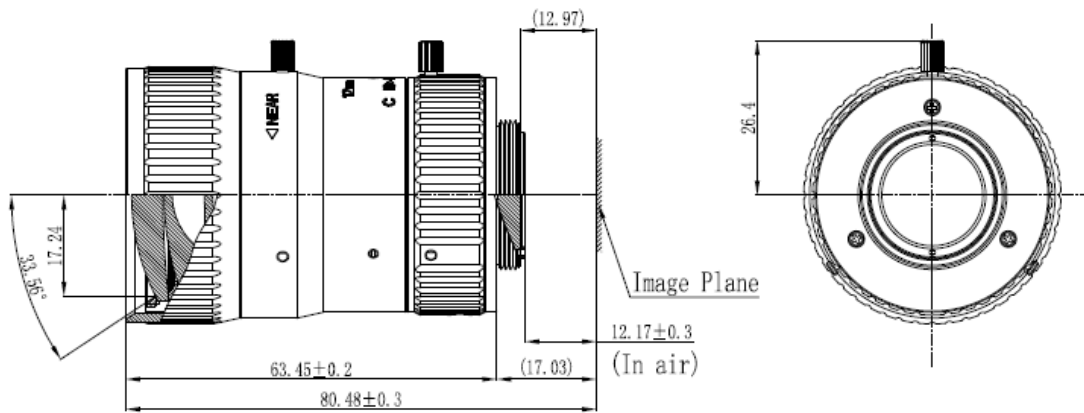

DH-PLF2080-M

8 MegaPixel Lens

Specifications

Model	DH-PLF2080-M	
Parameter		
Image format	1"	
Focal length	12mm	
Lens pixel	8MP	
Aperture	F1.4-16	
Mount	C	
Field Angle (D*H*V)	1"	67.1° x 53.8° x 43.7°
	3/4"	51.9° x 42.1° x 31.9°
	2/3"	50.2° x 40.6° x 30.8°
Lens Control	Focus	Manual
	Zoom	Manual
	Iris	Manual
IR Correction	No	
M.O.D.	0.5m	
Filter Size	/	
Dimension	φ44x68.3mm	
Weight	155g	
Operating temperature	-30℃ ~ +70℃	
Humidity	<90% RH	

DH-PLF2080-M

Dimensions(mm)

Dahua Technology Co., Ltd.

1199 BinAn Road, Binjiang District, Hangzhou, China

Tel: +86-571-87688883

Fax: +86-571-87688815

Email: overseas@dahuatech.com

www.dahuasecurity.com