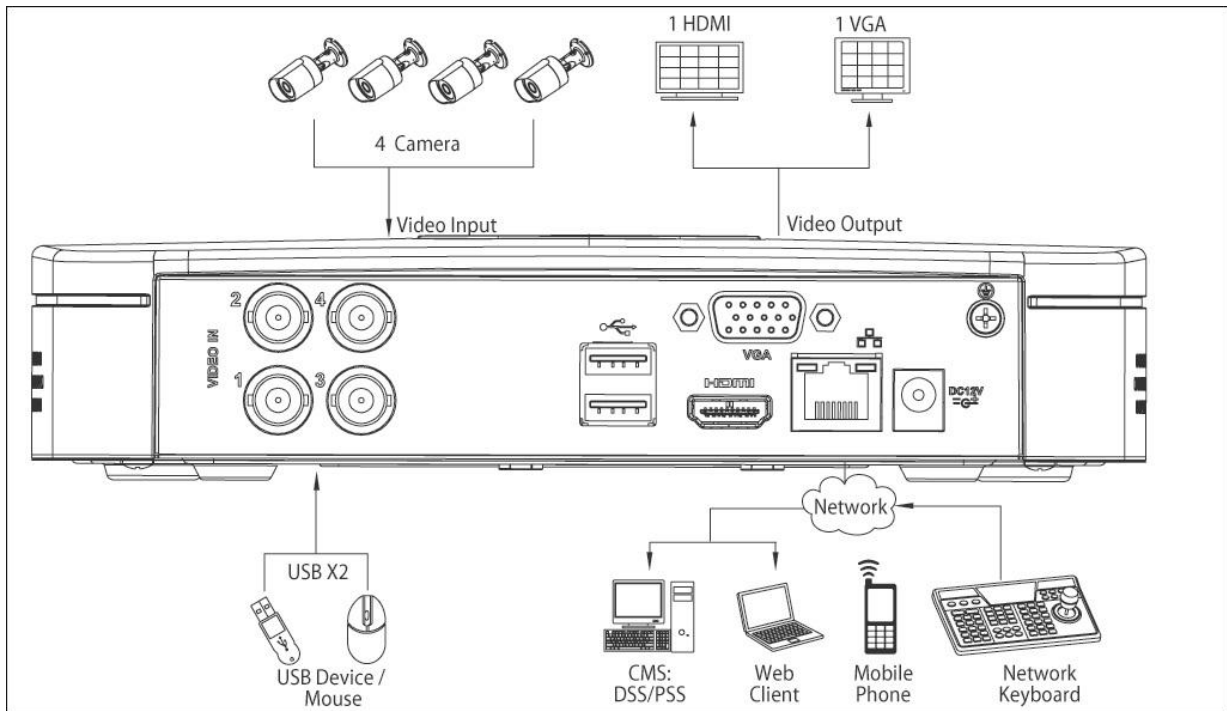

System Connection

Dahua Technology Co., Ltd.

1199 BinAn Road, Binjiang District, Hangzhou, China

Tel: +86-571-87688883

Fax: +86-571-87688815

Email: overseas@dahuatech.com

www.dahuasecurity.com

*Design and specifications are subject to change without notice.

© 2016 Dahua Technology Co., Ltd.