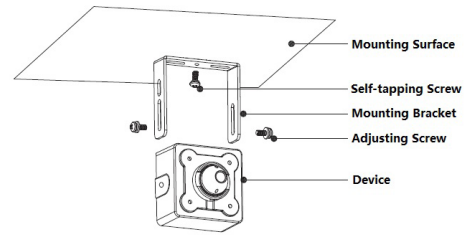

Construction

Casing	Metal
Dimensions	30mm×31mm×29.3mm(1.18"×1.22"×1.15")
Net Weight	0.40Kg (0.88lb)
Gross Weight	0.47Kg (1.03lb)

Ordering Information

Type	Part Number	Description
2MP Camera Lens Unit	IPC-HUM8231-L4	2MP Rectangular Pinhole Lens with 8 meters Cable
Accessories (Required)	DH-IPC-HUM8231P-E1	2MP Covert Pinhole Network Camera Main Box, PAL
	DH-IPC-HUM8231N-E1	2MP Covert Pinhole Network Camera Main Box, NTSC
	IPC-HUM8231P-E1	2MP Covert Pinhole Network Camera Main Box, PAL
	IPC-HUM8231N-E1	2MP Covert Pinhole Network Camera Main Box, NTSC
	DH-IPC-HUM8231P-E2	2x2MP Covert Pinhole Network Camera Main Box, PAL
	DH-IPC-HUM8231N-E2	2x2MP Covert Pinhole Network Camera Main Box, NTSC
	IPC-HUM8231P-E2	2x2MP Covert Pinhole Network Camera Main Box, PAL
	IPC-HUM8231N-E2	2x2MP Covert Pinhole Network Camera Main Box, NTSC

Link: http://www.dahuasecurity.com/products_category/2-megapixel-4271.html

Installation

Dimensions (mm/inch)