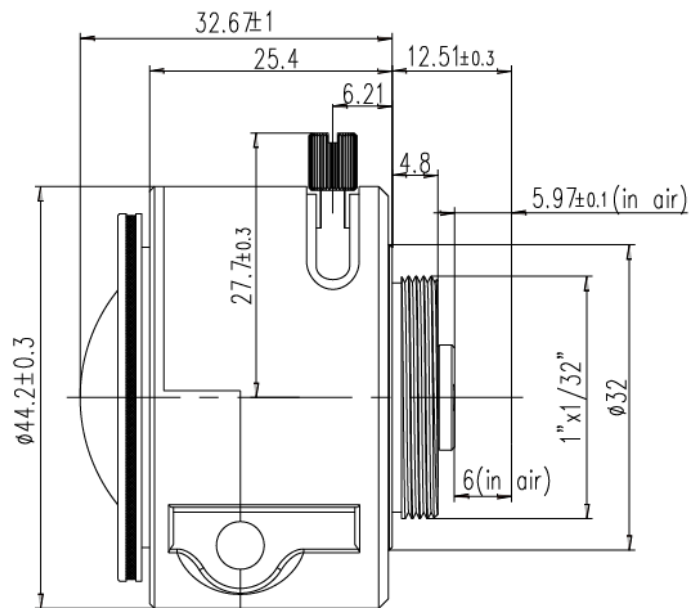

DH-PLF20C0-D

12 MegaPixel Fixed Lens

Specifications

Model		DH-PLF20C0-D
Parameter		
Image format		1/1.7"
Focal length		3.2mm
Lens pixel		12MP
Aperture		F2.0
Mount		CS
Field Angle (D*H*V)	1/1.7"	168° x 130.5° x 96.8°
	1/1.8"	146.2° x 128.5° x 83°
	1/2"	134° x 107° x 81.2°
Lens Control	Focus	Manual
	Zoom	Fixed
	Iris	DC-iris
IR Correction		Yes
M.O.D.		0.3m
Dimension		φ44.2x39.2mm
Weight		88g
Operating temperature		-30°C ~ +70°C
Humidity		<90% RH

DH-PLF20C0-D

Dimensions(mm)

Dahua Technology Co., Ltd.

1199 BinAn Road, Binjiang District, Hangzhou, China

Tel: +86-571-87688883

Fax: +86-571-87688815

Email: overseas@dahuatech.com

www.dahuasecurity.com