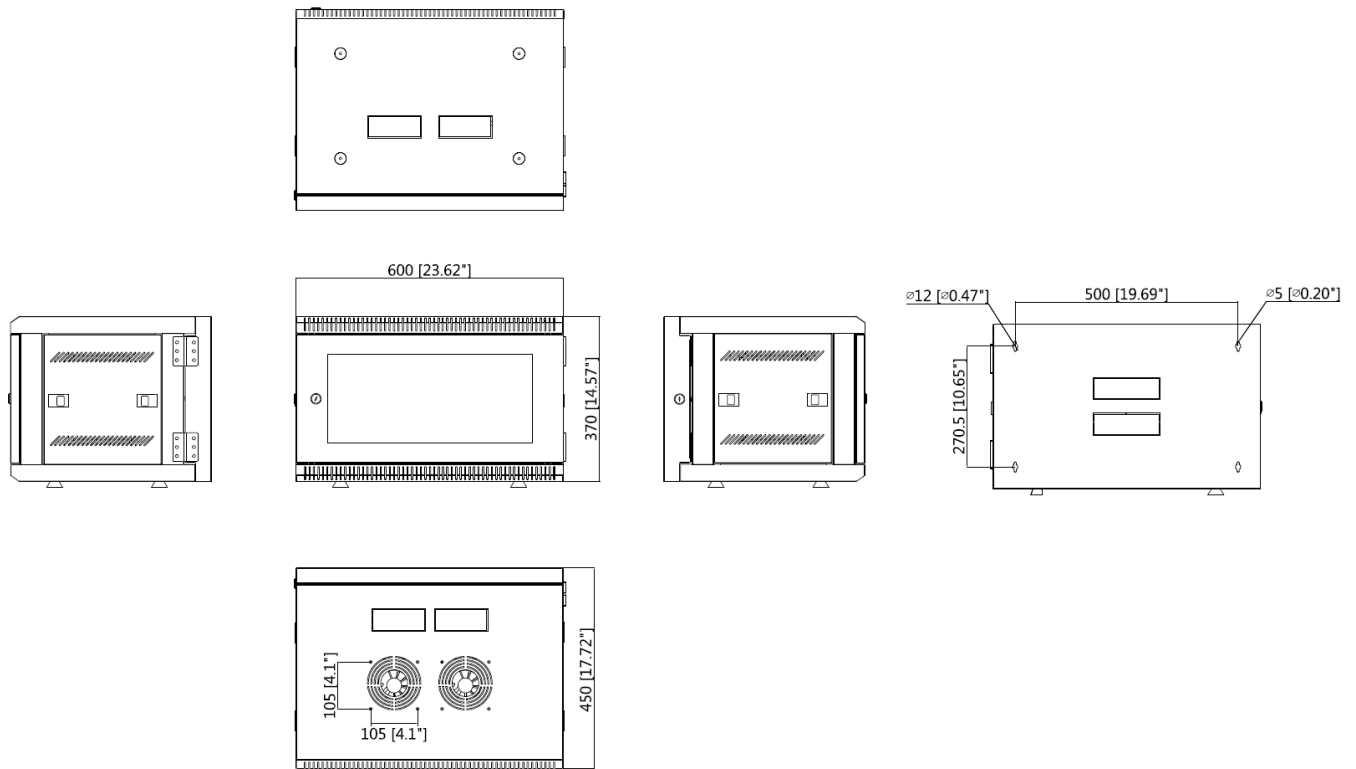

DH-PFC200-6U4D

19" 6U Rack Cabinet

Features

- Neat & Integrated design
- Standard 19" rack
- Support wall mount and plane mount
- The four sides(around) of the cabinet are openable completely, convenient for construction installation and future maintenance

Technical Specifications

Model	DH-PFC200-6U4D
General	
Material	SPCC
Dimension (W x D x H)	600mmx450mmx370mm (23.62"x17.72"x14.57")
Mount	Wall mount, plane mount
Weight	15.3kg(33.73lb)
Total Load Bearing	40kg(88.18lb)
Shaft Load Bearing	40kg(88.18lb)
Color	Black
Operating Temperature	-40°C ~60°C(-40°F ~140°F)
Humidity	<90% RH

Dimensions

Package Information

- 19" 6U rack cabinet *1
- Door key *4(2 front, 2 back)