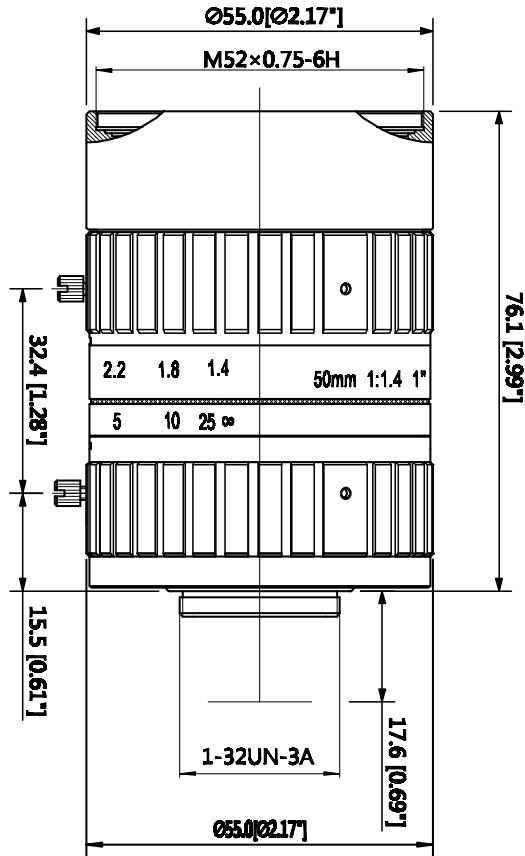

DH-PLF2182-M

8 MP 1" 50mm Fixed Lens

Technical Specifications

Model		DH-PLF2182-M
Parameter		
Image format		1"
Focal length		50mm
Lens pixel		8MP
Aperture		F1.4
Mount		C
Field Angle (D*H*V)	1"	18.6° (D)x 14.8° (H)x 11° (V)
	2/3"	12.7° (D)x 10.2° (H)x 7.6° (V)
	1/2"	9.2° (D)x 7.6° (H)x 5.6° (V)
Lens Control	Focus	Manual
	Zoom	Fixed
	Iris	Manual
IR Correction		No
M.O.D.		2m (6.56ft)
Dimension		φ58mmx76.1mm(φ2.28"x3.0")
Weight		0.45kg(0.99lb)
Operating temperature		-30°C ~ +70°C (-22°F ~ +158°F)
Humidity		<90% RH

Order Information

Type	Part Number	Description
Lens	DH-PLF2182-M	8 MP 1" 50mm fixed Lens
	PLF2182-M	8 MP 1" 50mm fixed Lens

Dimensions (mm/inch)

Package Information

- 8MP 1" 50mm fixed lens DH-PFL2182-M *1