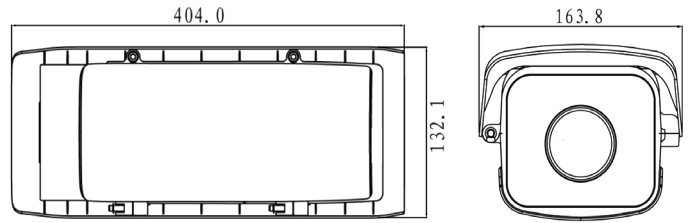

Environmental

Operating Conditions	-40°C ~ 70°C (-40°F ~ +158°F) / Less than 95% RH
Ingress Protection	IP66
Vandal Resistance	N/A

Construction

Casing	Metal
Dimensions	Φ404mm×164mm×132mm
Net Weight	4.0kg(8.82lb)

Ordering Information

Type	Part Number	Description
2MP Zoom Camera	DH-SDZW2030S-N	2MP 30x Starlight IR Zoom Network Camera, WDR, PAL
	DH-SDZW2030SN-N	2MP 30x Starlight IR Zoom Network Camera, WDR, NTSC
	SDZW2030S-N	2MP 30x Starlight IR Zoom Network Camera, WDR, PAL
	SDZW2030SN-N	2MP 30x Starlight IR Zoom Network Camera, WDR, NTSC
Accessories	DC12V/5A	Power Adapter
	PFB600W	Ceiling Mount
	PFB601W	Ceiling Mount

Dimensions (mm)

Accessories

Optional :