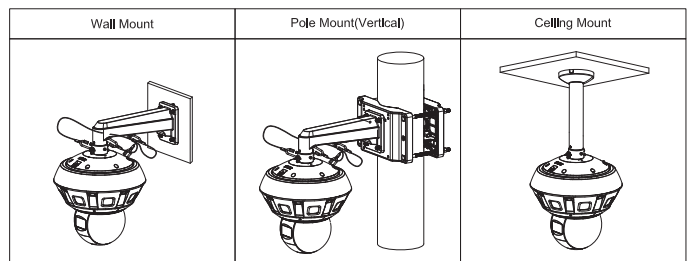

Accessories

Included:

Mount Adapter

Optional:

DH-PFA153-SG Pole-mounted bracket

PFB710C-SG Hang-mounted bracket

PFB710W-SG Wall-mounted bracket

Dimensions (mm[inch])