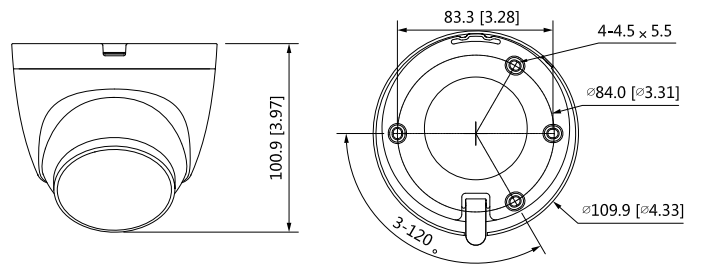

Ordering Information		
Type	Part Number	Description
5M Camera	DH-HAC-ME1509TQP-PIRLS	5MP HDCVI Full-Color Active Deterrence Fixed Eyeball Camera, PAL
	DH-HAC-ME1509TQN-PIRLS	5MP HDCVI Full-Color Active Deterrence Fixed Eyeball Camera, NTSC
Accessories	PFA13G	Junction Box
	PFA130-E	IP66 Junction Box
	PFB205W	Wall Mount Bracket
	PFA152-E	Pole Mount Bracket
	PFM321D	12V 1A Power Adapter
	PFM904	Integrated Mount Tester
	PFM800-4K	1-CH Passive Video Balun
	DH-ARA11	Indoor Siren
DH-ARA16	Outdoor Siren	

Dimensions (mm[inch])

Accessories

Optional:

Junction Mount	Wall Mount	Pole Mount (Vertical)