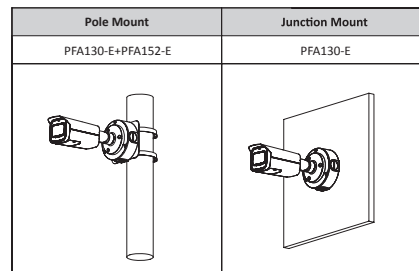

Accessories

Optional:

PFA130-E
Junction Box

PFA152-E
Pole Mount

PFM321D
DC12V1A Power
Adapter

LR1002-1ET/1EC
Single-port Long
Reach Ethernet over
Coax Extender

PFM900-E
Integrated Mount
Tester

PFM114
TLC SD Card

Dimensions (mm[inch])