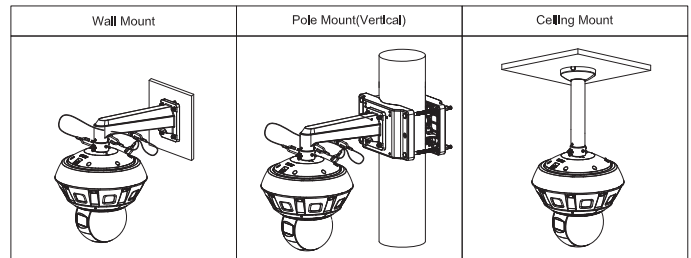

Accessories

Included:

PBW059-00
Mount Adapter

Optional:

DH-PFA153-SG
Pole-mounted bracket

PFB710C-SG
Hang-mounted bracket

PFB710W-SG
Wall-mounted bracket

Dimensions (mm[inch])