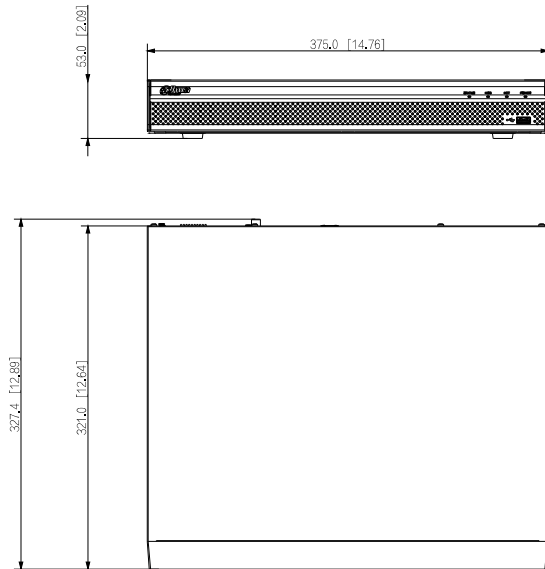

#### General Parameter

Power Supply	Single, 100V–240V AC, 50 Hz–60 Hz
Power Consumption	NVR: < 9.6W (without HDD) PoE: Max 25.5W for single port, 130W in total
Net Weight	2.6 kg (5.7 lb) (without HDD)
Gross Weight	4 kg (8.8 lb) (without HDD)
Product Dimensions	375.0 mm × 327.4 mm × 53.0 mm (14.8" × 12.9" × 2.1")
Package Dimensions	429 mm × 360 mm × 137 mm (16.9" × 14.2" × 5.4")
Operating Temperature	-10°C to +55°C (+14°F to +131°F)
Storage Temperature	0°C to +40°C (+32°F to +104°F)
Operating Humidity	10%–93% (RH)
Storage Humidity	30%–85% (RH)
Operating Altitude	3,000 m (9,843 ft)
Certifications	CE: EN55032; EN55024; EN50130-4; EN60950-1 FCC: Part 15 Subpart B; ANSI C63.4-2014 UL: UL 60950-1

### Dimensions (mm[inch])