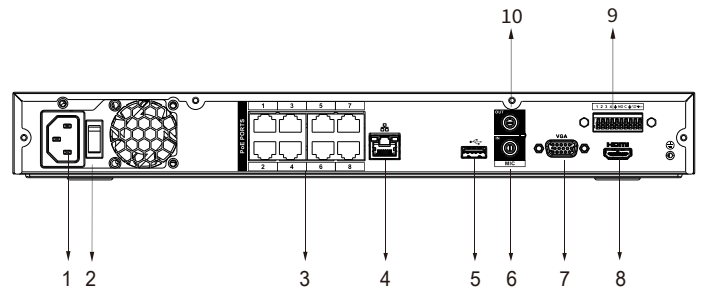

Panels

1 Power Input	2 Power Switch
3 PoE Ports	4 Network Port
5 USB Port	6 AUDIO IN, RCA Connector
7 VGA Port	8 HDMI Port
9 Alarm In/Out	10 AUDIO OUT, RCA Connector