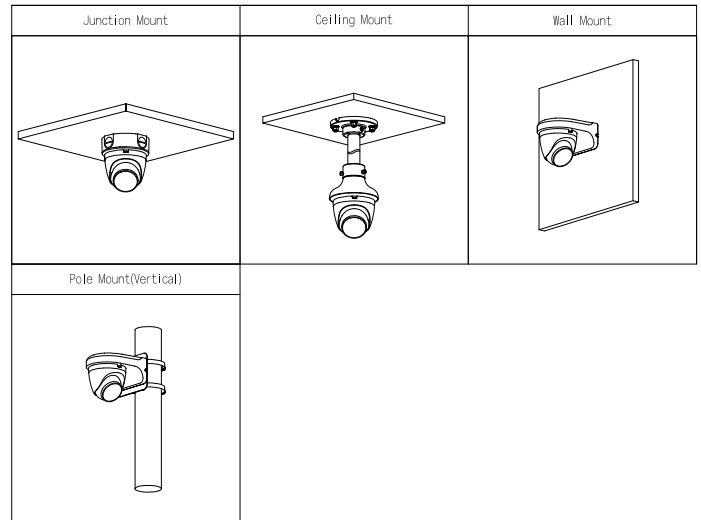

Active Deterrence Series | DH-HAC-ME1509TQ-A-PV

Ordering Information

Type	Part Number	Description
5MP Camera	DH-HAC-ME1509TQP-A-PV	5MP Smart Dual Illuminators Active Deterrence HDCVI Eyeball Camera, PAL
	DH-HAC-ME1509TQN-A-PV	5MP Smart Dual Illuminators Active Deterrence HDCVI Eyeball Camera, NTSC
Accessories (Optional)	PFA13G	Junction Mount
	PFB205W	Wall Mount Bracket (For use alone or with PFA152-E)
	PFA152-E	Pole Mount Bracket (For use with PFB205W)
	PFA109	Ceiling Mount (For use alone or with PFB220C)
	PFB220C	Ceiling Mount (For use alone or with PFA109)
	PFM320D	12V 2A Power Adapter
	PFM904	Integrated Mount Tester
	PFM800-4K	1-CH Passive Video Balun
	ARA11	Indoor Siren
	ARA16	Outdoor Siren

Dimensions (mm[inch])