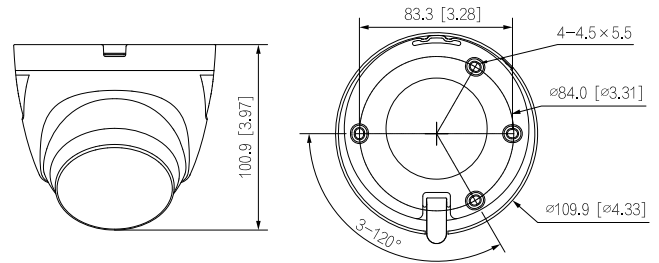

#### Structure

Casing Material	Dome (metal + plastic) + plastic enclosure
Product Dimensions	Φ109.9 mm × 100.9 mm (Φ4.33" × 3.97")
Packaging Dimensions	148 mm × 139 mm × 137 mm (5.83" × 5.47" × 5.39")
Net Weight	0.35 kg (0.77lb)
Gross Weight	0.53 kg (1.17 lb)
Installation	Wall mount; ceiling mount; vertical pole mount

## Dimensions (mm[inch])