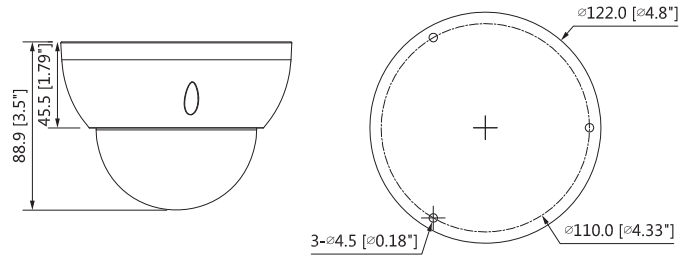

LR1002
ePoE Over Coax
Converter

PFA106
Mount Adapter

PFB220C
Ceiling Mount

Dimensions (mm[inch])

Junction Mount PFA137	Inceiling Mount PFB200C	Wall Mount with Rain Shade PFA200W	Junction Mount PFA123
Wall Mount PFB203W	Pole Mount PFB203W + PFA152-E	Ceiling Mount PFA106 + PFB220C	