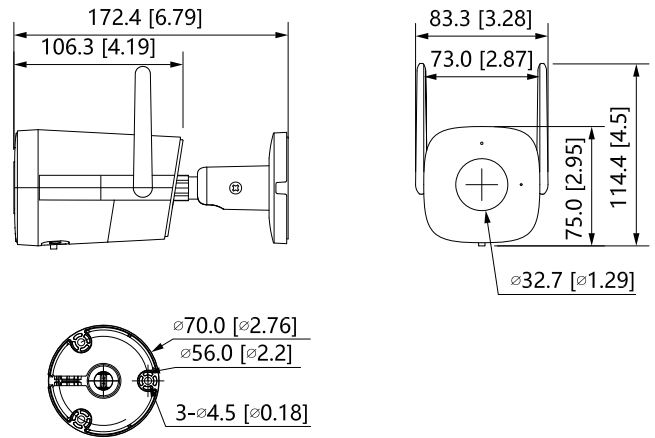

Ordering Information

Type	Model	Description
2 MP Camera	DH-IPC-HFW1230DTP-STW-0280B	2 MP IR Fixed-focal WiFi Bullet Network Camera, PAL, 2.8 mm
	DH-IPC-HFW1230DTN-STW-0280B	2 MP IR Fixed-focal WiFi Bullet Network Camera, NTSC, 2.8 mm
	DH-IPC-HFW1230DTP-STW-0360B	2 MP IR Fixed-focal WiFi Bullet Network Camera, PAL, 3.6 mm
	DH-IPC-HFW1230DTN-STW-0360B	2 MP IR Fixed-focal WiFi Bullet Network Camera, NTSC, 3.6 mm
Accessories	ADS-12AM-12 12012EPG	12V DC/1A Power Adapter
	PFA134	Junction Box
	PFA152-E	Pole Mount

Dimensions (mm[inch])

Accessories

Included:

Optional:

Ceiling Mount	Junction Mount	Pole Mount(Vertical)