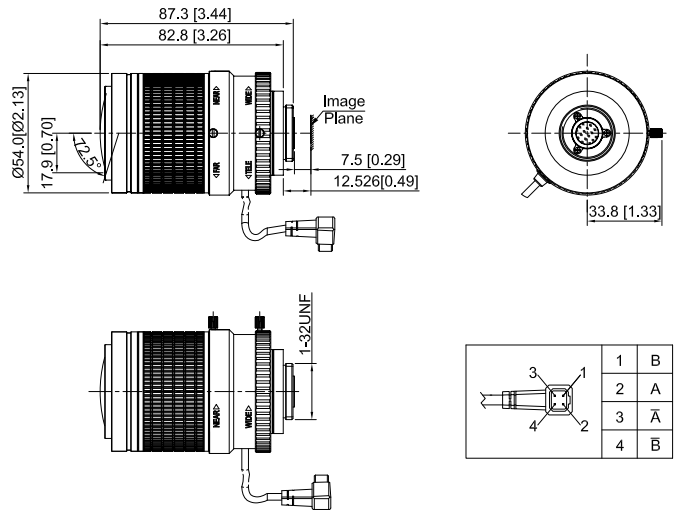

### Performance

Image Sensor Size	1/1.7"
Focal Length	3.7 mm–16 mm
Pixel	12MP
Max. Aperture	F1.5
IR Correction	Yes
Chief Ray Angle (CRA)	11° (W)–9° (T)
Total Optical Length	95.35 mm (3.75")
Flange Back Focal Length	12.5 mm (0.49")
Mechanical Back Focal Length	7.45 mm (0.29")
Field of View	1/1.7": W: 146° × 109° × 79° (Diagonal × Horizontal × Vertical) T: 36° × 29° × 22° (Diagonal × Horizontal × Vertical) 1/1.8": W: 136° × 114° × 61° (Diagonal × Horizontal × Vertical) T: 34° × 30° × 17° (Diagonal × Horizontal × Vertical)
Distortion	–28.8%W to –2.5%T (1/1.7") –27.1%W to –2.3%T (1/1.8")
Minimum Object Distance (MOD)	0.5 m (1.64 ft)

### General

Product Dimensions	∅54.0 mm × 87.35 mm (∅2.13" × 3.44")
Color	Black
Casing	Metal
Net Weight	0.27 kg (0.60 lb)
Gross Weight	0.33 kg (0.73 lb)
Packaging Method	40 pcs in each master carton
Packaging Dimensions	Inner carton: 126.0 mm × 87.0 mm × 78.0 mm (4.96" × 3.42" × 3.07") (L × W × H)

Type	Model	Description
HD Vari-focal Lens	DH-PLZ20C0-P	Dahua 12MP 1/1.7" 3.7-16 mm HD Vari-focal Lens (P-iris)
	PLZ20C0-P	General 12MP 1/1.7" 3.7-16 mm HD Vari-focal Lens (P-iris)

**Dimensions (mm/inch)**