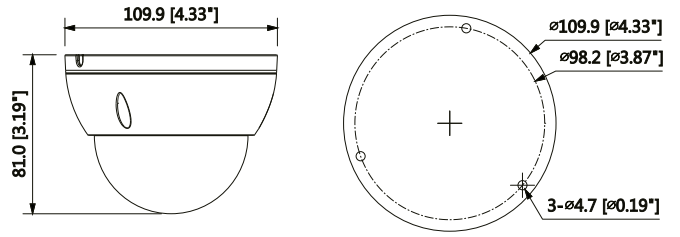

Casing	Metal
Dimensions	Φ109.9 mm × 81 mm (4.33" x 3.19")
Net Weight	0.34 Kg (0.75lb)
Gross Weight	0.47 Kg (1.04lb)

Accessories (optional)

PFA136
Junction Box

PFB203W
Wall Mount

PFA152
Pole Mount

Dimensions (mm/inch)