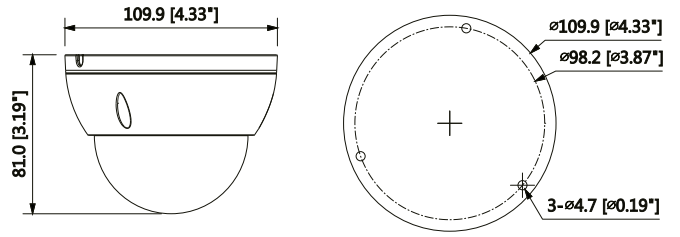

Accessories (optional)

Dimensions (mm/inch)

Junction Mount	Pole Mount
PFA136	PFB203W + PFA152
MountWall	
PFB203W