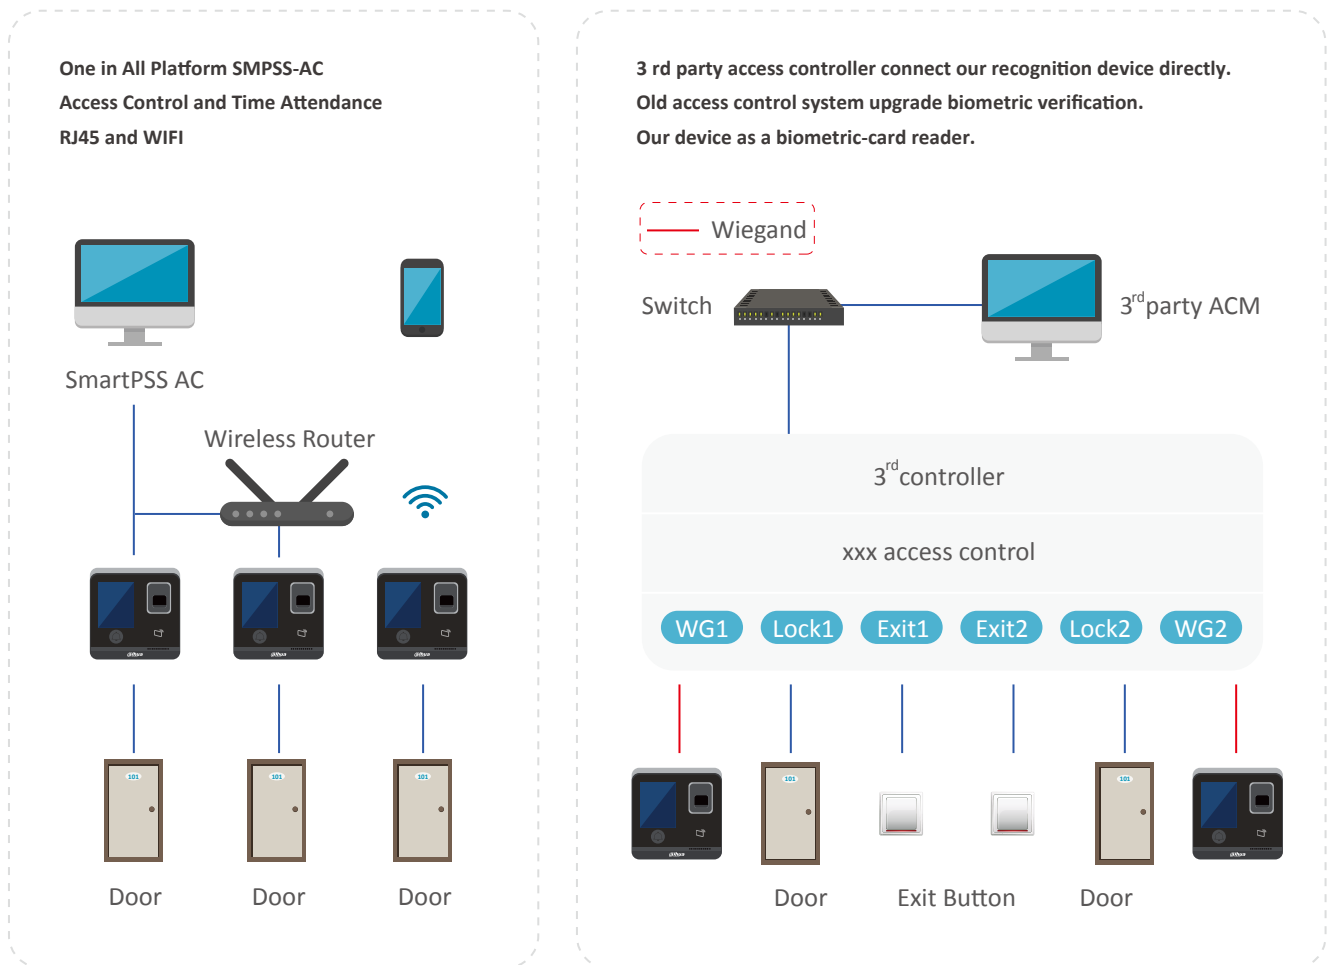

Advantages

- 2.8 inch LCD touch screen display with resolution of 240×320
- Support 30,000 users, 30,000 cards, 3,000 fingerprints, 150,000 records
- Support card, fingerprint, password
- Support OSDP, TCP/IP
- PC+ABS housing material, and glass material for front panel
- Applicable for indoor scenario
- Supervision through mobile phone
- Good value for money

System Structure

* Design and specifications are subject to change without notice.

Ver. 1, Oct. 2020

DAHUA TECHNOLOGY

No.1199 Bin'an Road, Binjiang District, Hangzhou, China. 310053

Tel: +86-571-87688883 Fax: +86-571-87688815

Email: overseas@dahuatech.com

www.dahuasecurity.com