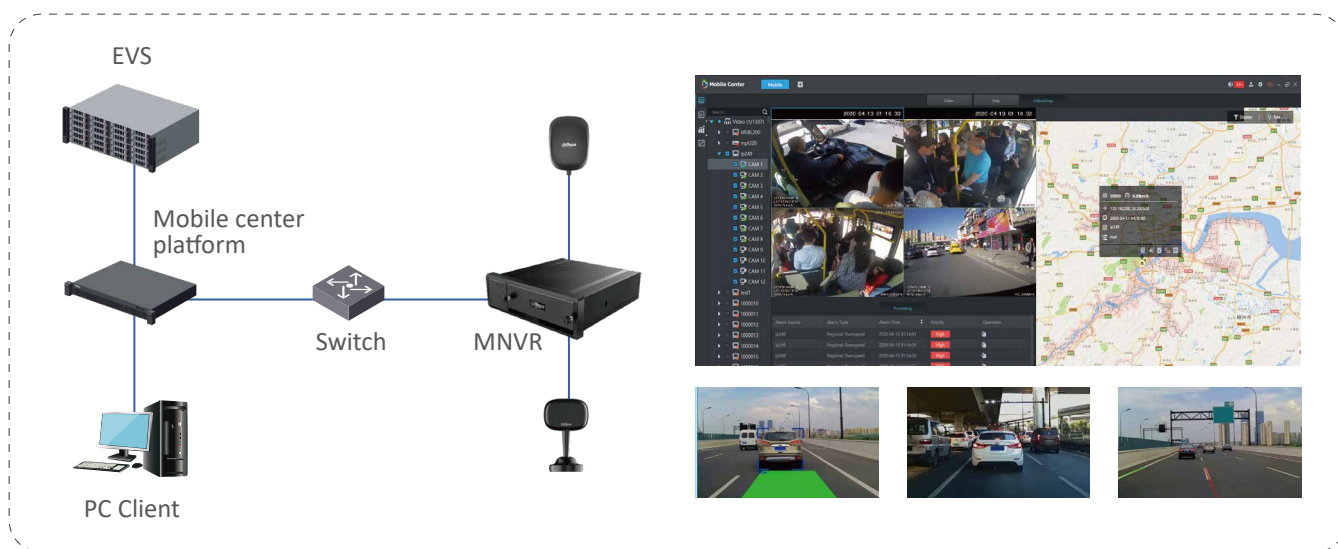

# Front-view Monitoring Camera

Dahua ADAS series

High Resolution

Low Power Consumption

Low Illumination

## Highlights

The ADAS series adopts wide dynamic range and low illumination, ensuring high image quality under different lighting conditions. Adjustable camera angle suits various vehicle types, and connection with the car-mount terminal realizes early warnings for forward collision, lane departure and headway monitoring.

## Application Scenarios

The camera is applicable for mounting on vehicles to connect with carmount terminals, which realizes early warning and safe driving.