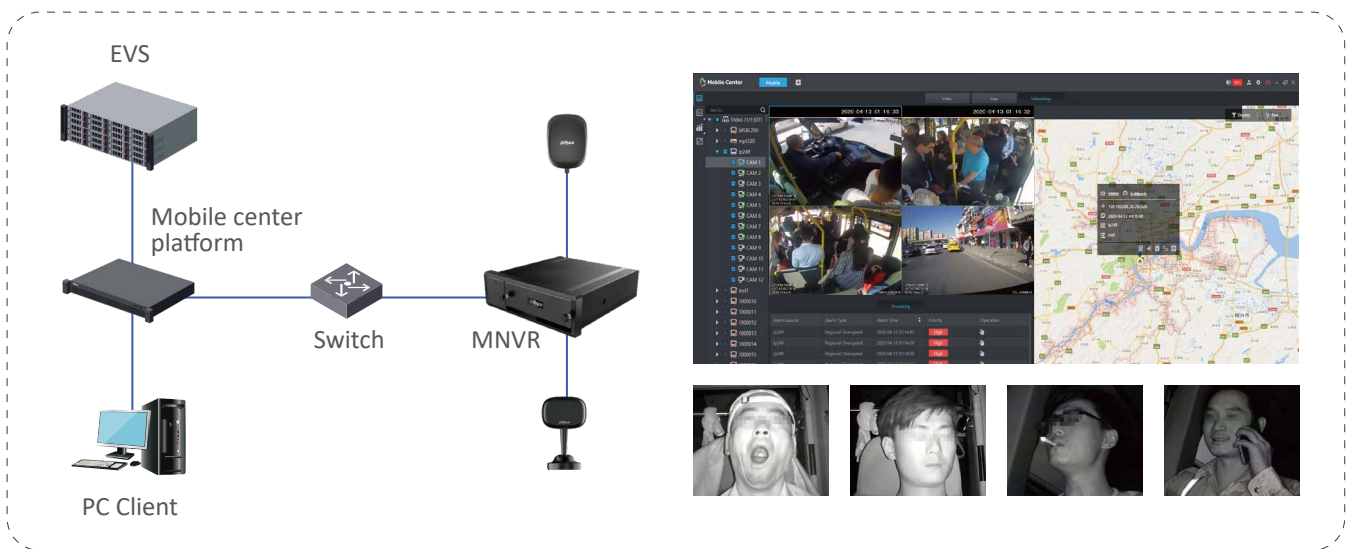

Driver Monitoring Camera

Dahua DSM series

Human Eye Protection

Low Power Consumption

Engineering Friendly

Highlights

The DSM series is equipped with IR illumination, which is able to detect human eyes even under all-black environment or when drivers are wearing non-IR blocking sunglasses. It also adopts special strobe to protect the eyes. Connected with intelligent car-mount terminal to realize alarms of drowsy driving, distracted driving, calling while driving, no driver, wearing IR blocking sunglasses, smoking when driving and lens tampering.

Recommended Solution

Application Scenarios

The camera is applicable for mounting on vehicles to connect with carmount terminals, which detects and gives alarm of the driver status.

Recommended Products

DHI-DAE-CDM5110
DSM Camera