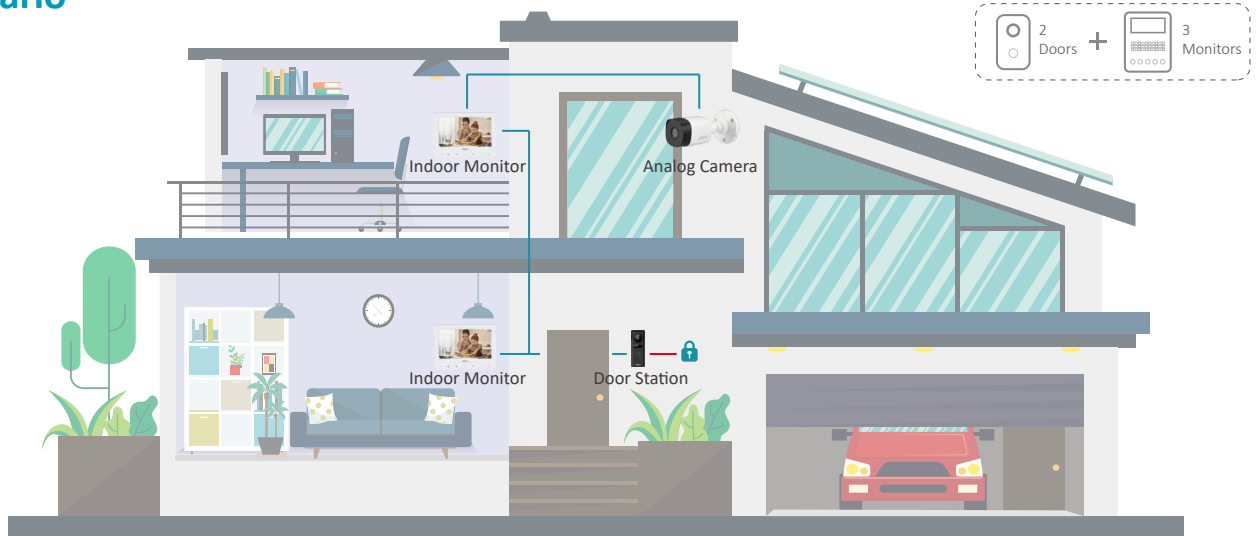

Plug & Play, All-in Box

Dahua Analog Villa Kit Series

Plug & Play

HD Camera

Ingress Protection

All-in Box

Dahua Analog Villa Kit Series

Scenario

Features

Plug & Play

Offers easy connection with other devices and preview without delay.

HD Camera

High resolution camera with infrared auxiliary light captures high quality images both day and night.

Ingress Protection