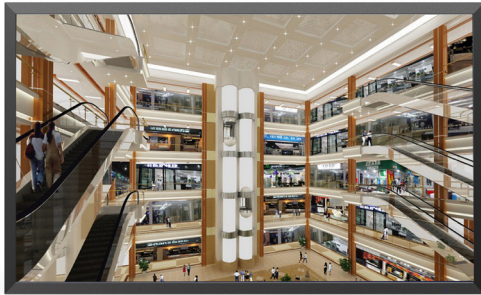

## 43" Wall-mounted Digital Signage