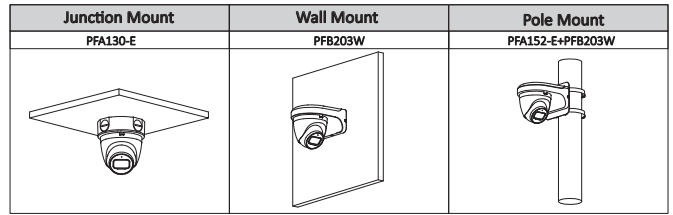

Power

Power Supply	12V DC/PoE (802.3af)
Power Consumption	< 6.6W

Environment

Operating Conditions	-40°C to +60°C (-40°F to +140°F)/less than ≤ 95% RH
Storage Temperature	-40°C to +60°C (-40°F to +140°F)
Protection	IP67

Structure

Casing	Metal + Plastic
Dimensions	100.9 mm × Φ109.9 mm (3.97" × Φ4.33")
Net Weight	0.39 kg (0.9 lb)
Gross Weight	0.56 kg (1.2 lb)

Ordering Information

Type	Part Number	Description
4MP Camera	DH-IPC-HDW2431TP-AS-S2	4MP WDR IR Eyeball Network Camera, PAL
	DH-IPC-HDW2431TN-AS-S2	4MP WDR IR Eyeball Network Camera, NTSC
Accessories (optional)	PFA130-E	Junction Box
	PFB203W	Wall Mount
	PFA152-E	Pole Mount
	PFM321D	DC12V1A Power Adapter
	LR1002-1ET/1EC	Single-port Long Reach Ethernet over Coax Extender
	PFM900-E	Integrated Mount Tester
	PFM114	TLC SD Card

Accessories

Optional: