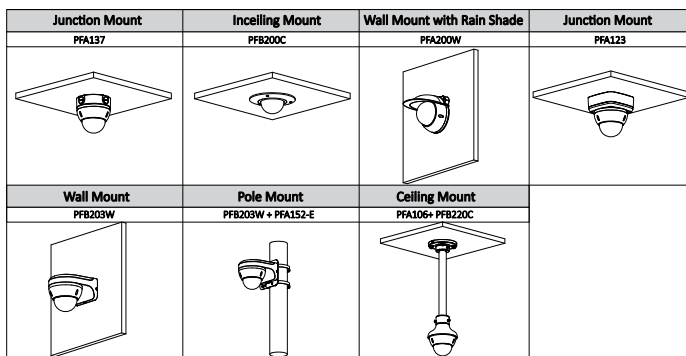

LR1002
ePoE Over Coax Converter