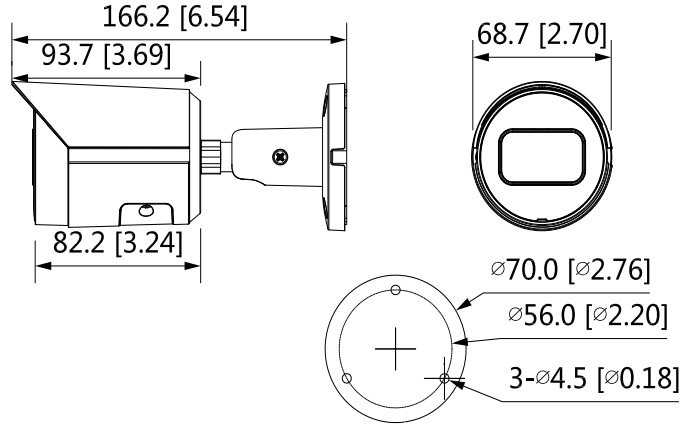

Power

Power Supply	12V DC/PoE (802.3af)
Power Consumption	< 5W

Environment

Operating Conditions	-40°C to +60°C (-40°F to +140°F)/less than ≤ 95% RH
----------------------	---

Storage Temperature	-40°C to +60°C (-40°F to +140°F)
Protection Grade	IP67,IK10
Structure	
Casing	Metal
Dimensions	166.2 mm × Ø70 mm (6.54" × Ø2.76")
Net Weight	0.48 kg (1.1 lb)
Gross Weight	0.57 kg (1.3 lb)

Dimensions (mm[inch])

Ordering Information

Type	Part Number	Description
4MP Camera	DH-IPC-HFW2431SP-S-S2	4MP WDR IR Bullet Network Camera, PAL
	DH-IPC-HFW2431SN-S-S2	4MP WDR IR Bullet Network Camera, NTSC
Accessories (optional)	PFA134	Junction Box
	PFA152-E	Pole Mount
	PFM321D	DC12V1A Power Adapter
	LR1002-1ET/1EC	Single-port Long Reach Ethernet over Coax Extender
	PFM900-E	Integrated Mount Tester
	PFM114	TLC SD Card