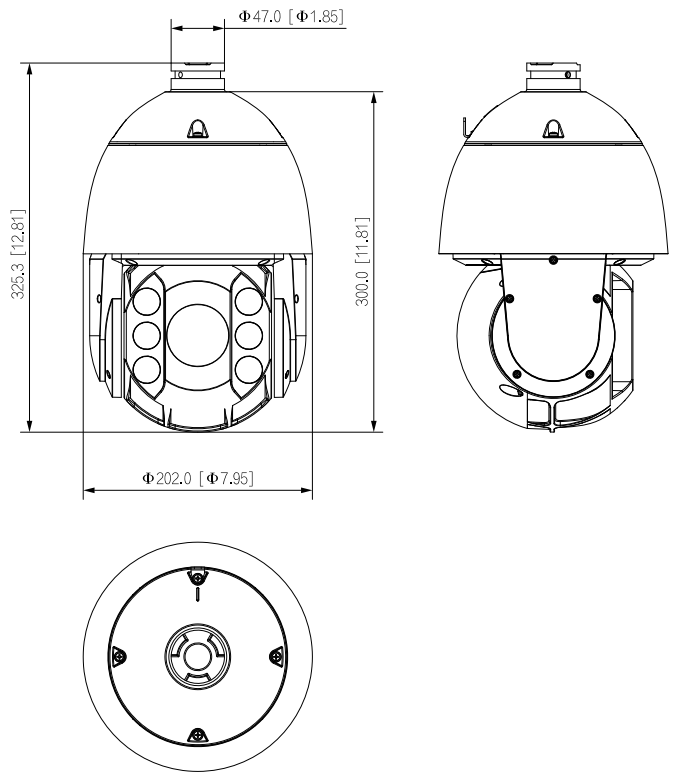

**Structure**

Casing	ADC12
Product Dimensions	325.3 mm × Ø202.0 mm (12.81" × Ø7.95") (H × D)
Net Weight	4.6 kg (10.14 lb)
Gross Weight	9.1 kg (20.06 lb)

**Ordering Information**

Type	Part Number	Description
4M WizMind PTZ Camera	DH-SD6C3425XB-HNR-A-PV1	4MP 25x Starlight IR PTZ AI Network Camera
	SD6C3425XB-HNR-A-PV1	4MP 25x Starlight IR PTZ AI Network Camera
Accessories	DC 24V/2.5A	Power Adapter
	PFB303W	Wall Mount Bracket
	PFA114	Mount Adapter
	PFB300C	Ceiling Mount Bracket
	PFB301C	Ceiling Mount Bracket
	PFB303S	Parapet mount Bracket
	PFB301S-E	Plane mount Bracket
	PFA151	Corner mount Bracket
	PFA150	Pole Mount Bracket

PFB303S Parapet Mount Bracket

PFB301S-E Plane mount Bracket

PFA151  
Corner Mount  
Bracket

PFA150  
Pole Mount  
Bracket

**Dimensions (mm[inch])**

<p>Wall Mount</p> <p>PFA114+PFB303W+PFA120</p>	<p>Ceiling Mount</p> <p>PFA114+PFB300C</p>	<p>Ceiling Mount</p> <p>PFA114+PFB301C</p>
<p>Pole Mount (Vertical)</p> <p>PFA114+PFB303W+PFA150</p>	<p>Corner Mount</p> <p>PFA114+PFB303W+PFA151</p>	<p>Pole Mount (Horizontal)</p> <p>PFA114+PFB300C+PFA150</p>
<p>Plane Mount</p> <p>PFA114+PFB301S-E</p>	<p>Parapet Mount</p> <p>PFA114+PFB303S</p>	