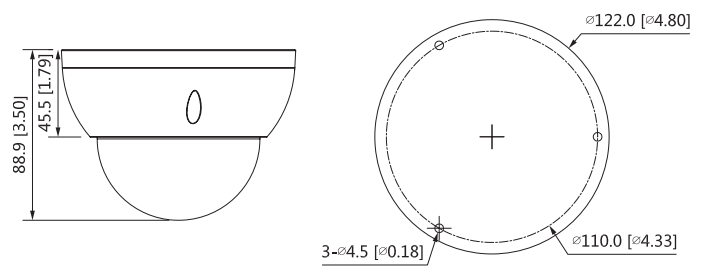

Dimensions (mm[inch])

Rev 001.001 © 2020 Dahua. All rights reserved. Design and specifications are subject to change without notice. Pictures in the document are for reference only, and the actual product shall prevail.